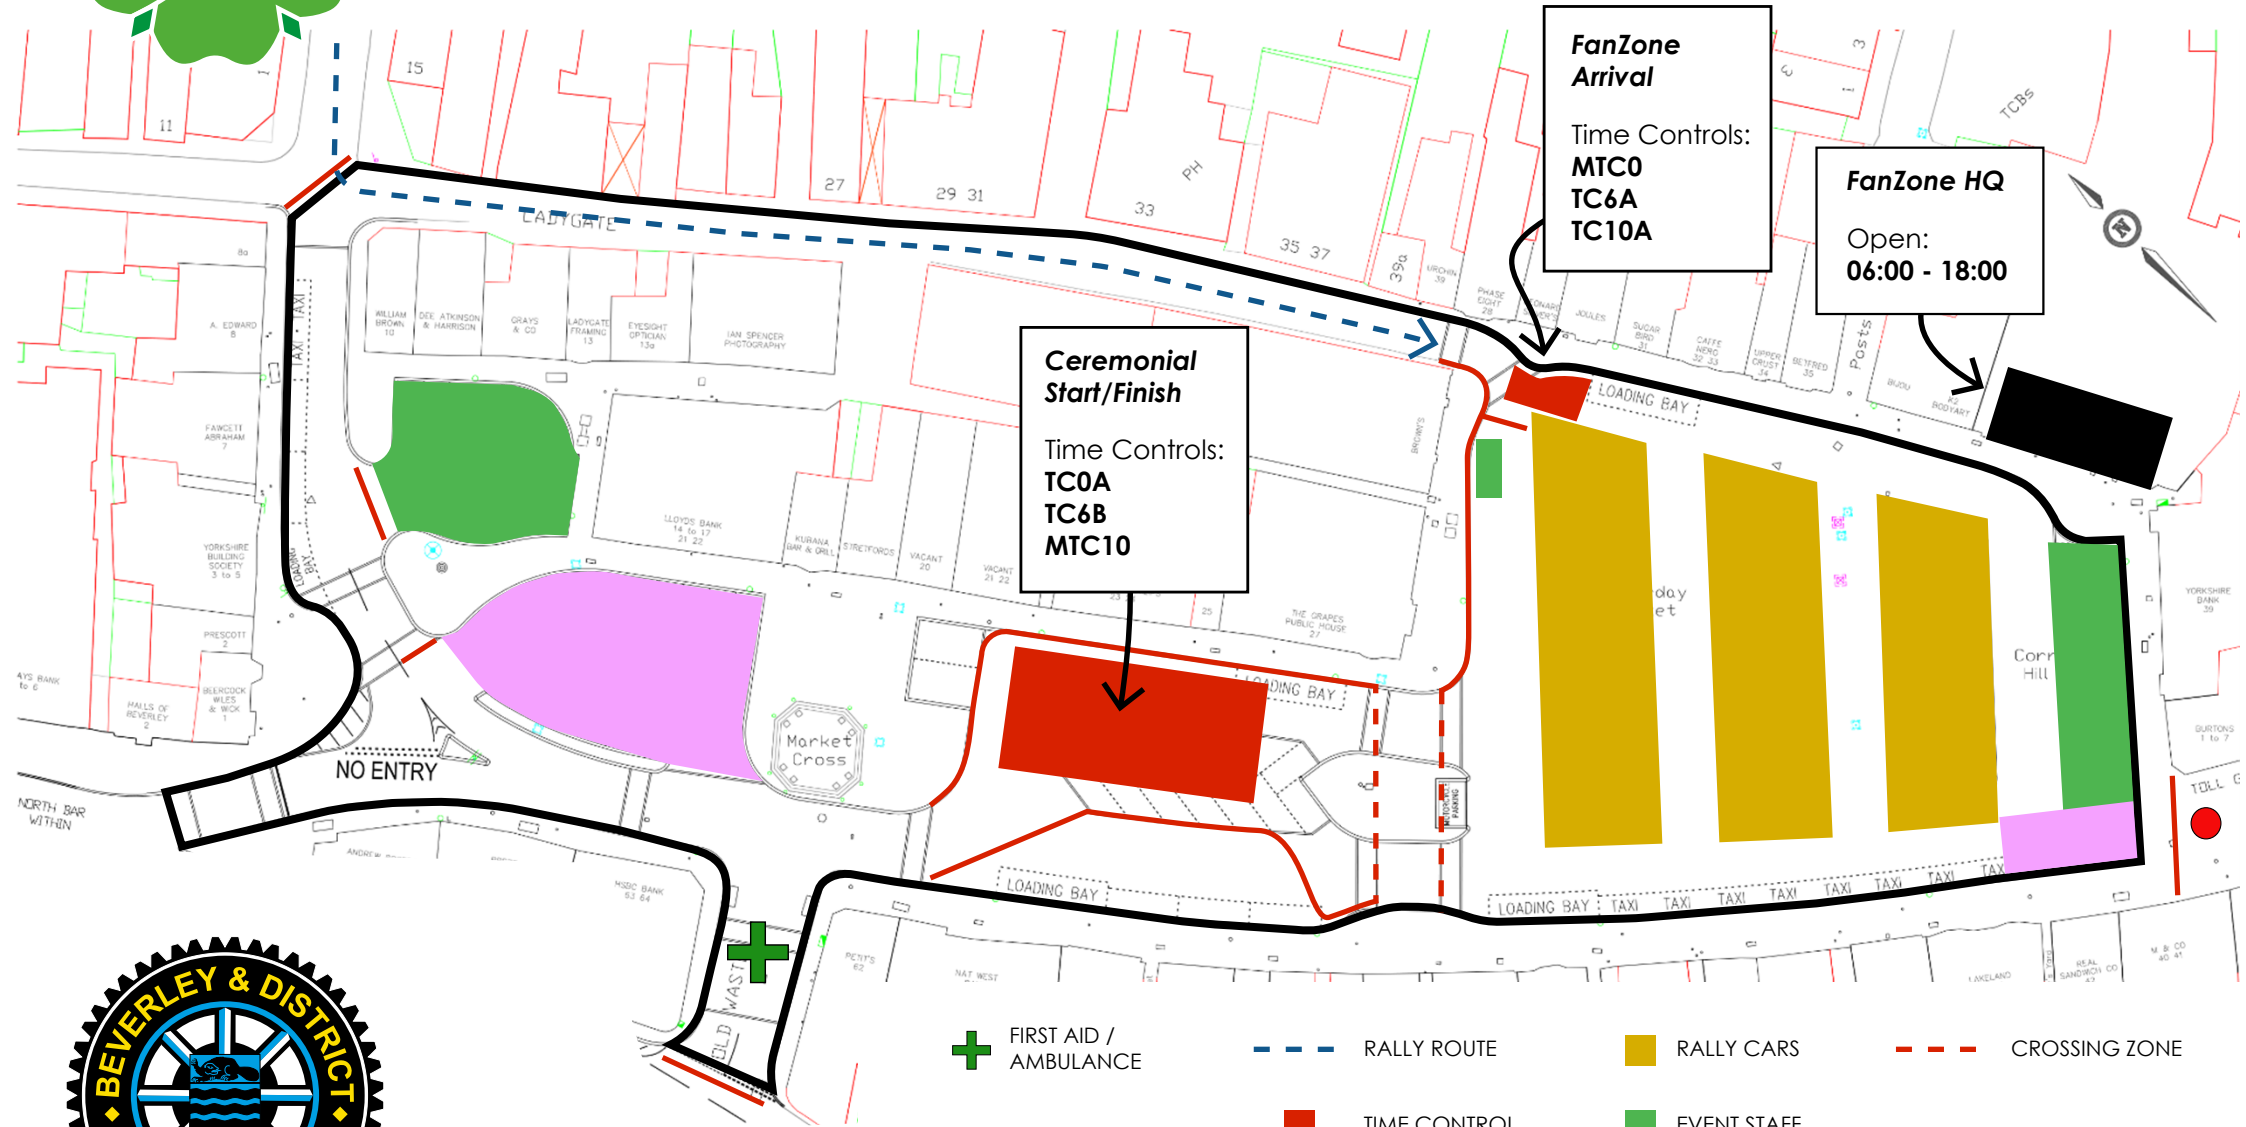

EAST RIDING STAGES RALLY 2024

FanZone Arrival
Time Controls:
MTC0
TC6A
TC10A

FanZone HQ
Open:
06:00 - 18:00

Ceremonial Start/Finish
Time Controls:
TC0A
TC6B
MTC10

+ FIRST AID / AMBULANCE

--- RALLY ROUTE

■ RALLY CARS

- - - CROSSING ZONE

■ TIME CONTROL

■ EVENT STAFF PARKING

■ FUNFAIR RIDES

— ROAD CLOSURE