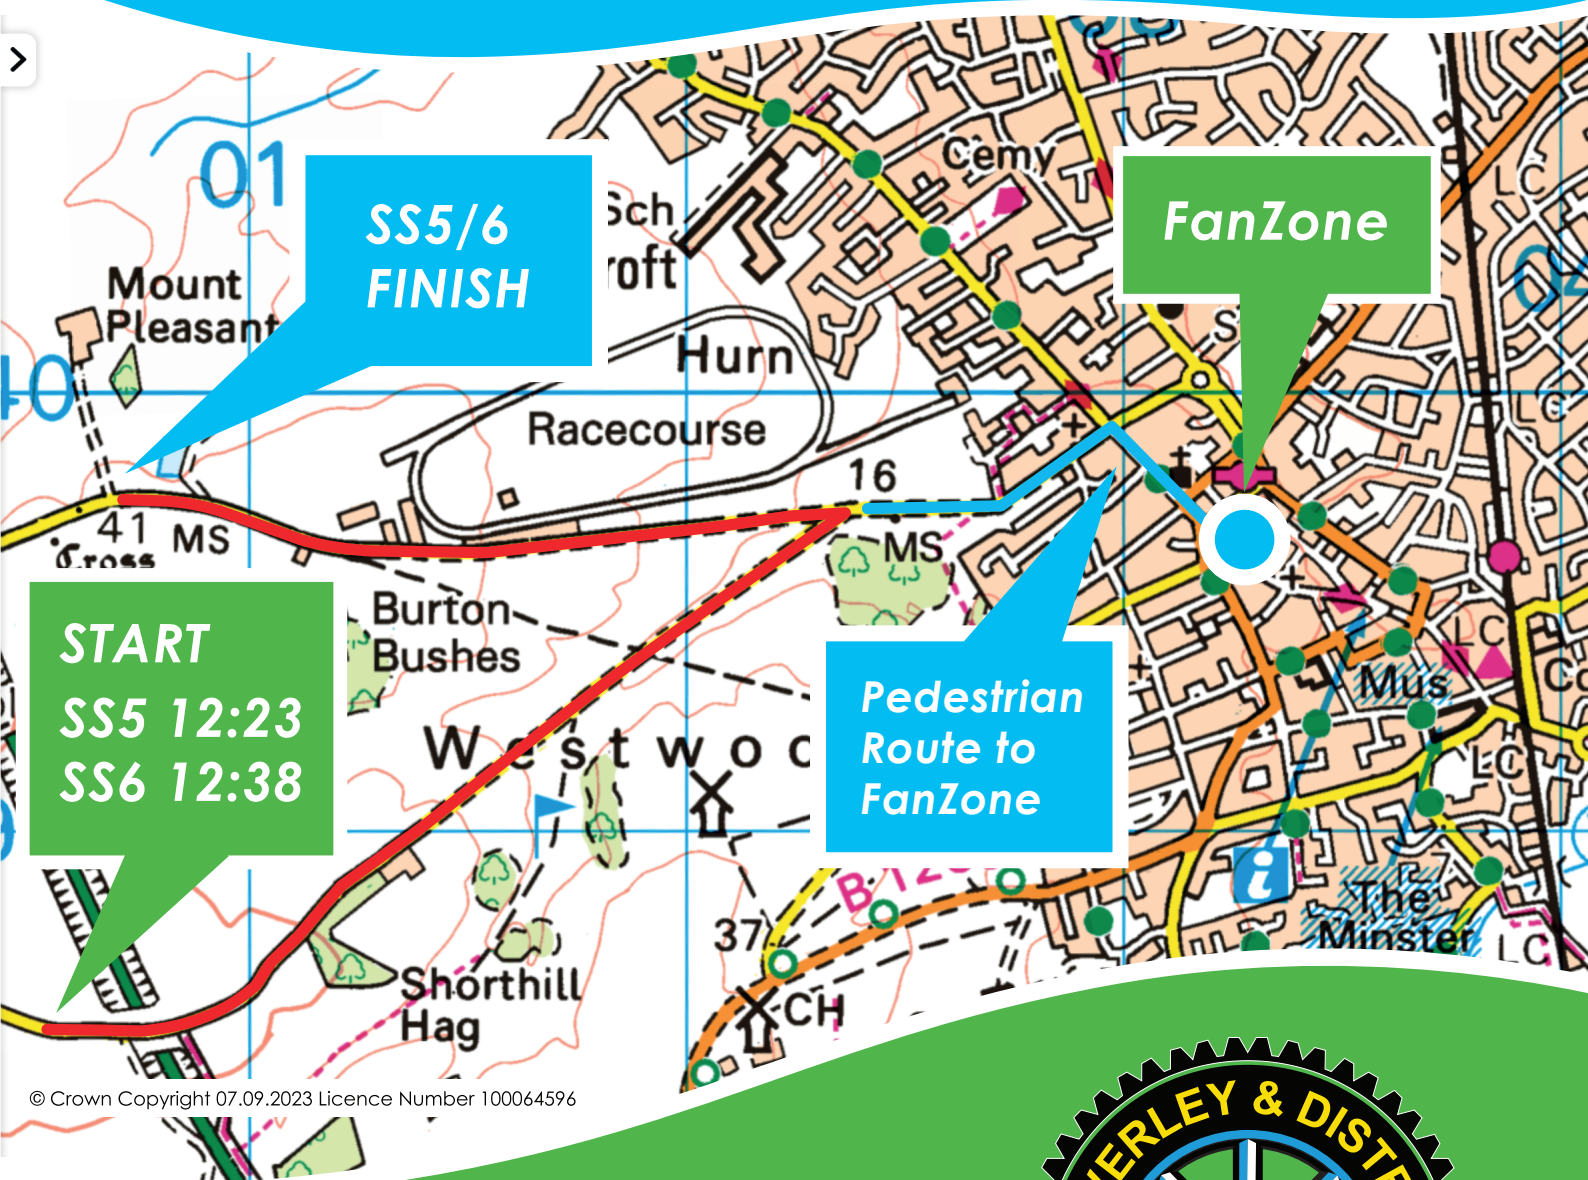

# EAST RIDING STAGES RALLY 2024

## Spectate Safely

**A safe rally is a good rally**

If one car goes off, the next might too. If you **have** to assist then **always** ensure that one person acts as lookout.

## SS5/SS6 Westwood Superspecial

SS5/6  
FINISH

FanZone

START  
SS5 12:23  
SS6 12:38

Pedestrian  
Route to  
FanZone

© Crown Copyright 07.09.2023 Licence Number 100064596

Sponsored by  
Beverley & District Motor Club  
Join the Club at [bdmc.org.uk](http://bdmc.org.uk)